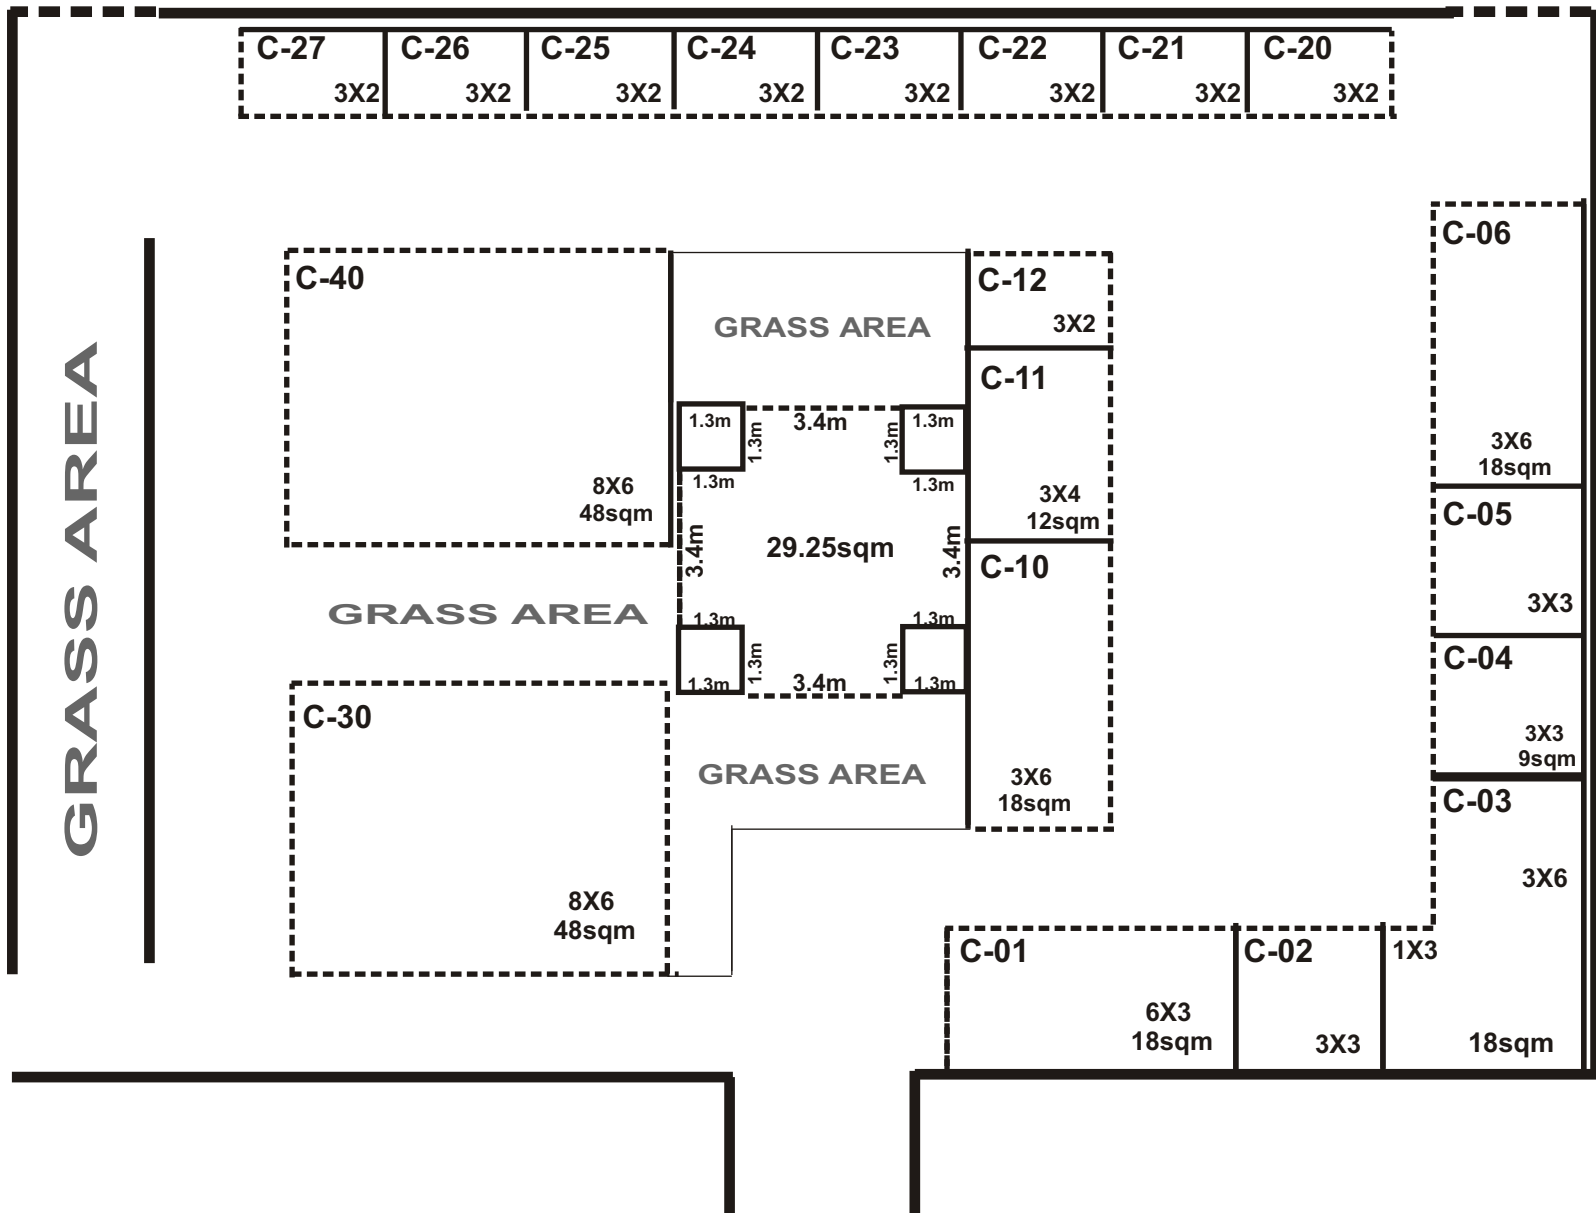

सत्यमेव जयते

Department of Science & Technology
Government of India

India
R&D
2011

Think Innovation Think India

Exhibition Floorplan

Programme Partner

MM ACTIV
Sci-Tech Communications

Note: The floor-plan is subject to change at the discretion of the organisers.
Kindly refer the latest floor plan and booking status on www.indiarnd.com